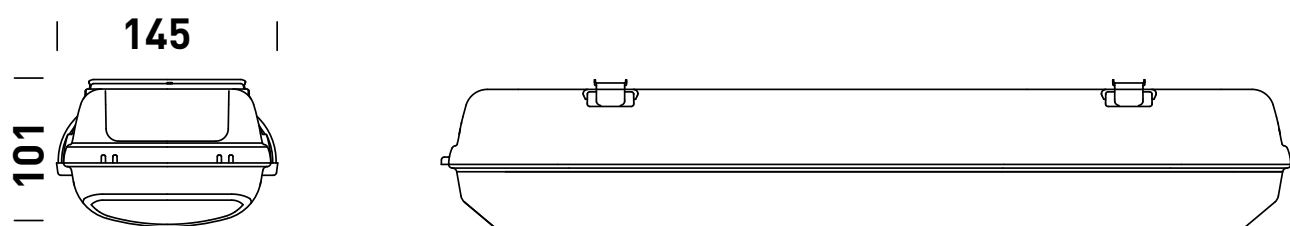

## TECHNICAL FEATURES

<b>Material</b>	GRP + 2 gear tray holders in white lacquered steel plate Transparent diffuser in PC with UV protection and high impact resistance
<b>IP/IK rating</b>	IP66/IK08
<b>Ambient temperature range</b>	-20°C to +40°C
<b>Approvals</b>	ATEX: TNI 20ATEX0014 X - IECEx: OBAC18.0004X
<b>Marking</b>	II 3G Ex nA IIC T6 Gc II 3D Ex tc IIIC T85°C Dc IP66
<b>Standards</b>	EN 60079-0, EN 60079-15, EN 60079-31
<b>Zones</b>	Zone 2 , 22
<b>Gaskets</b>	Gasket in polyurethane
<b>Entries</b>	N° 1 passing entry M20
<b>Included accessories</b>	Fixing springs and closing clips in stainless steel
<b>Lamps</b>	T8 lamps , with power 18W , 36W, 58W T5, with power 14W
<b>Ballast</b>	Electronic
<b>Rated operation voltage (UE)</b>	230 V AC/DC (normal service); 230 V AC (emergency service); 110 V according to execution
<b>Frequency</b>	50-60Hz in AC
<b>Accessories upon request</b>	Polyamide ATEX cable gland M20x1,5
<b>Maximum number of terminals</b>	3x2,5mm <sup>2</sup>
<b>Colour</b>	GRP housing in graphite (RAL 7035)
<b>Options</b>	Emergency kit 1h or 3h, Black GRP housing RAL9011, Yellow GRP housing RAL1003
<b>Photometric light curves</b>	

### G2X - Lighting fixtures for normal service

TYPE	CODE	POWER [W]	DIMENSIONS [MM]	WEIGHT [Kg]	POWER SUPPLY
G2X-2-114	A021441400001	1X14W	665 X 145 X 101	1.80	230 V AC/DC
G2X-214	A021441400002	2X14W	665 X 145 X 101	1.80	
G2X-2-118	A021441800001	1X18W	665 X 145 X 101	3.30	
G2X-218	A021441800002	2X18W	665 X 145 X 101	3.30	
G2X-2-136	A021443600001	1X36W	1282 X 145 X 101	3.80	
G2X-236	A021443600002	2X36W	1282 X 145 X 101	3.80	
G2X-2-158	A021445800001	1X58W	1578 X 145 X 101	5.00	
G2X-258	A021445800002	1X58W	1578 X 145 X 101	5.00	