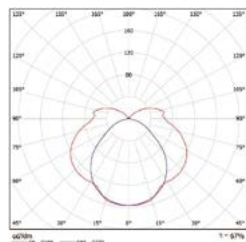

TECHNICAL FEATURES

Material	GRP + 2 gear tray holders in white lacquered steel plate Transparent diffuser in PC with UV protection and high impact resistance
IP/IK rating	IP66/IK08
Ambient temperature range	-20°C to +40°C
Approvals	ATEX: TNI 20ATEX0014 X - IECEx: OBAC18.0004X
Marking	II 3G Ex nA IIC T6 Gc II 3D Ex tc IIIC T85°C Dc IP66
Standards	EN 60079-0, EN 60079-15, EN 60079-31
Zones	Zone 2 , 22
Gaskets	Gasket in polyurethane
Entries	N° 1 passing entry M20
Included accessories	Fixing springs and closing clips in stainless steel
Lamps	T8 lamps , with power 18W , 36W, 58W T5, with power 14W
Ballast	Electronic
Rated operation voltage (UE)	230 V AC/DC (normal service); 230 V AC (emergency service); 110 V according to execution
Frequency	50-60Hz in AC
Accessories upon request	Polyamide ATEX cable gland M20x1,5
Maximum number of terminals	3x2,5mm²
Colour	GRP housing in graphite (RAL 7035)
Options	Emergency kit 1h or 3h, Black GRP housing RAL9011, Yellow GRP housing RAL1003
Photometric light curves